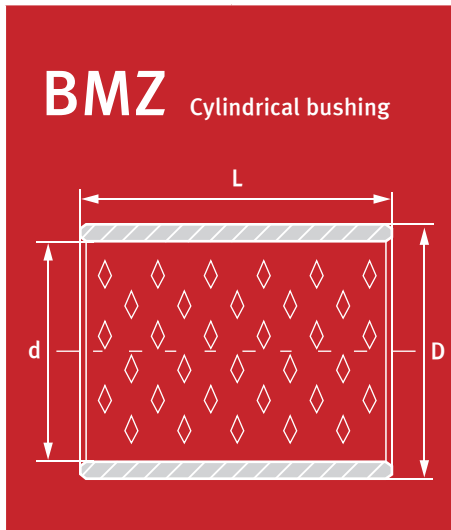

BMZ

Art. Nr.	d / D x L
BMZ 1010	10/12x10
BMZ 1012	10/12x12
BMZ 1015	10/12x15
BMZ 1020	10/12x20
BMZ 1108	11/13x8
BMZ 1109	11/13x9
BMZ 1110	11/13x10
BMZ 1112	11/13x12
BMZ 1206	12/14x6
BMZ 1208	12/14x8
BMZ 1210	12/14x10
BMZ 1212	12/14x12
BMZ 1214	12/14x14
BMZ 1215	12/14x15
BMZ 1216	12/14x16
BMZ 1220	12/14x20
BMZ 1225	12/14x25
BMZ 1308	13/15x8
BMZ 1309	13/15x9
BMZ 1310	13/15x10
BMZ 1312	13/15x12
BMZ 1315	13/15x15
BMZ 1410	14/16x10
BMZ 1412	14/16x12
BMZ 1415	14/16x15
BMZ 1420	14/16x20
BMZ 1422	14/16x22
BMZ 1425	14/16x25
BMZ 1508	15/17x8
BMZ 1510	15/17x10
BMZ 1512	15/17x12
BMZ 1515	15/17x15
BMZ 1518	15/17x18
BMZ 1520	15/17x20
BMZ 1525	15/17x25
BMZ 1608	16/18x8
BMZ 1610	16/18x10
BMZ 1612	16/18x12
BMZ 1615	16/18x15
BMZ 1618	16/18x18
BMZ 1620	16/18x20
BMZ 1625	16/18x25
BMZ 1708	17/19x8
BMZ 1710	17/19x10
BMZ 1712	17/19x12
BMZ 1715	17/19x15
BMZ 1718	17/19x18