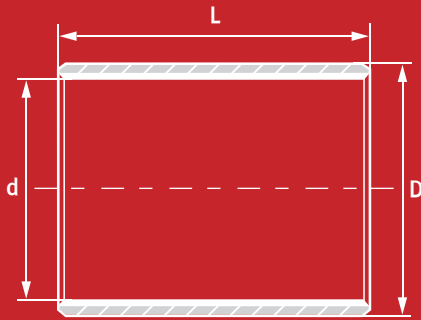

NXZ

NXZ Cylindrical bushing

Art. Nr.	d / D x L	Art. Nr.	d / D x L
NXZ 0303	3/4,5x3	NXZ 1214	12/14x14
NXZ 0304	3/4,5x4	NXZ 1215	12/14x15
NXZ 0305	3/4,5x5	NXZ 1216	12/14x16
NXZ 0404	4/5,5x4	NXZ 1220	12/14x20
NXZ 0405	4/5,5x5	NXZ 1225	12/14x25
NXZ 0406	4/5,5x6	NXZ 1308	13/15x8
NXZ 0505	5/7x5	NXZ 1309	13/15x9
NXZ 0506	5/7x6	NXZ 1310	13/15x10
NXZ 0507	5/7x7	NXZ 1312	13/15x12
NXZ 0510	5/7x10	NXZ 1315	13/15x15
NXZ 0604	6/8x4	NXZ 1410	14/16x10
NXZ 0605	6/8x5	NXZ 1412	14/16x12
NXZ 0606	6/8x6	NXZ 1415	14/16x15
NXZ 0608	6/8x8	NXZ 1420	14/16x20
NXZ 0610	6/8x10	NXZ 1422	14/16x22
NXZ 0705	7/9x5	NXZ 1425	14/16x25
NXZ 0706	7/9x6	NXZ 1508	15/17x8
NXZ 0708	7/9x8	NXZ 1510	15/17x10
NXZ 0710	7/9x10	NXZ 1512	15/17x12
NXZ 0715	7/9x15	NXZ 1515	15/17x15
NXZ 0805	8/10x5	NXZ 1518	15/17x18
NXZ 0806	8/10x6	NXZ 1520	15/17x20
NXZ 0808	8/10x8	NXZ 1525	15/17x25
NXZ 0810	8/10x10	NXZ 1608	16/18x8
NXZ 0812	8/10x12	NXZ 1610	16/18x10
NXZ 0815	8/10x15	NXZ 1612	16/18x12
NXZ 0820	8/10x20	NXZ 1615	16/18x15
NXZ 0908	9/11x8	NXZ 1618	16/18x18
NXZ 0909	9/11x9	NXZ 1620	16/18x20
NXZ 0910	9/11x10	NXZ 1625	16/18x25
NXZ 1005	10/12x5	NXZ 1708	17/19x8
NXZ 1006	10/12x6	NXZ 1710	17/19x10
NXZ 1008	10/12x8	NXZ 1712	17/19x12
NXZ 1009	10/12x9	NXZ 1715	17/19x15
NXZ 1010	10/12x10	NXZ 1718	17/19x18
NXZ 1012	10/12x12	NXZ 1720	17/19x20
NXZ 1015	10/12x15	NXZ 1725	17/19x25
NXZ 1020	10/12x20	NXZ 1808	18/20x8
NXZ 1108	11/13x8	NXZ 1810	18/20x10
NXZ 1109	11/13x9	NXZ 1812	18/20x12
NXZ 1110	11/13x10	NXZ 1815	18/20x15
NXZ 1112	11/13x12	NXZ 1820	18/20x20
NXZ 1206	12/14x6	NXZ 1825	18/20x25
NXZ 1208	12/14x8	NXZ 1830	18/20x30
NXZ 1210	12/14x10	NXZ 2010a	20/22x10
NXZ 1212	12/14x12	NXZ 2012a	20/22x12
		NXZ 2015a	20/22x15
		NXZ 2020a	20/22x20
		NXZ 2025a	20/22x25
		NXZ 2030a	20/22x30
		NXZ 2035a	20/22x35
		NXZ 2040a	20/22x40
		NXZ 2008b	20/23x8
		NXZ 2010b	20/23x10
		NXZ 2012b	20/23x12
		NXZ 2015b	20/23x15
		NXZ 2020b	20/23x20
		NXZ 2025b	20/23x25
		NXZ 2030b	20/23x30
		NXZ 2035b	20/23x35
		NXZ 2040b	20/23x40
		NXZ 2210	22/25x10
		NXZ 2212	22/25x12
		NXZ 2215	22/25x15
		NXZ 2220	22/25x20
		NXZ 2225	22/25x25
		NXZ 2230	22/25x30
		NXZ 2235	22/25x35
		NXZ 2238	22/25x38
		NXZ 2240	22/25x40
		NXZ 2245	22/25x45
		NXZ 2250	22/25x50
		NXZ 2410a	24/27x10
		NXZ 2412a	24/27x12
		NXZ 2415a	24/27x15
		NXZ 2420a	24/27x20
		NXZ 2425a	24/27x25
		NXZ 2428a	24/27x28
		NXZ 2430a	24/27x30
		NXZ 2432a	24/27x32
		NXZ 2435a	24/27x35
		NXZ 2438a	24/27x38
		NXZ 2440a	24/27x40
		NXZ 2450a	24/27x50
		NXZ 2410b	24/28x10
		NXZ 2412b	24/28x12
		NXZ 2415b	24/28x15
		NXZ 2420b	24/28x20
		NXZ 2425b	24/28x25
		NXZ 2428b	24/28x28
		NXZ 2430b	24/28x30
		NXZ 2432b	24/28x32
		NXZ 2435b	24/28x35
		NXZ 2438b	24/28x38
		NXZ 2440b	24/28x40
		NXZ 2450b	24/28x50
		NXZ 2510	25/28x10
		NXZ 2512	25/28x12
		NXZ 2515	25/28x15
		NXZ 2520	25/28x20
		NXZ 2525	25/28x25
		NXZ 2528	25/28x28
		NXZ 2530	25/28x30
		NXZ 2532	25/28x32
		NXZ 2535	25/28x35
		NXZ 2540	25/28x40
		NXZ 2550	25/28x50
		NXZ 2560	25/28x60
		NXZ 2610	26/30x10
		NXZ 2612	26/30x12
		NXZ 2615	26/30x15
		NXZ 2620	26/30x20
		NXZ 2625	26/30x25
		NXZ 2630	26/30x30
		NXZ 2635	26/30x35
		NXZ 2640	26/30x40
		NXZ 2650	26/30x50
		NXZ 2810	28/32x10
		NXZ 2812	28/32x12
		NXZ 2815	28/32x15
		NXZ 2820	28/32x20
		NXZ 2825	28/32x25
		NXZ 2830	28/32x30
		NXZ 2832	28/32x32
		NXZ 2835	28/32x35
		NXZ 2840	28/32x40
		NXZ 3010	30/34x10
		NXZ 3012	30/34x12
		NXZ 3015	30/34x15
		NXZ 3020	30/34x20
		NXZ 3025	30/34x25
		NXZ 3028	30/34x28
		NXZ 3030	30/34x30
		NXZ 3032	30/34x32