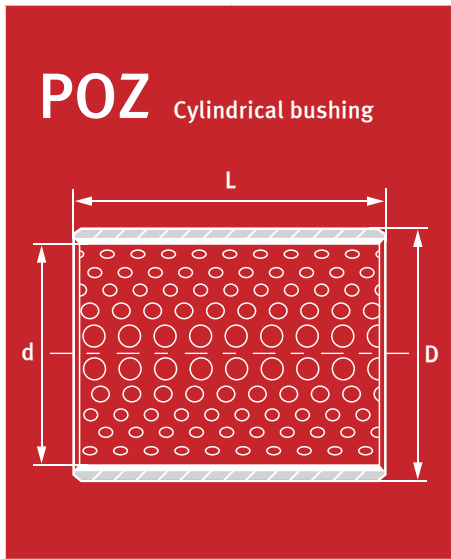

POZ

Art. Nr.	d / D x L	Art. Nr.	d / D x L
POZ 0805	8/10x5	POZ 1518	15/17x18
POZ 0806	8/10x6	POZ 1520	15/17x20
POZ 0808	8/10x8	POZ 1525	15/17x25
POZ 0810	8/10x10	POZ 1608	16/18x8
POZ 0812	8/10x12	POZ 1610	16/18x10
POZ 0815	8/10x15	POZ 1612	16/18x12
POZ 0820	8/10x20	POZ 1615	16/18x15
POZ 0908	9/11x8	POZ 1618	16/18x18
POZ 0909	9/11x9	POZ 1620	16/18x20
POZ 0910	9/11x10	POZ 1625	16/18x25
POZ 1005	10/12x5	POZ 1708	17/19x8
POZ 1006	10/12x6	POZ 1710	17/19x10
POZ 1008	10/12x8	POZ 1712	17/19x12
POZ 1009	10/12x9	POZ 1715	17/19x15
POZ 1010	10/12x10	POZ 1718	17/19x18
POZ 1012	10/12x12	POZ 1720	17/19x20
POZ 1015	10/12x15	POZ 1725	17/19x25
POZ 1020	10/12x20	POZ 1808	18/20x8
POZ 1108	11/13x8	POZ 1810	18/20x10
POZ 1109	11/13x9	POZ 1812	18/20x12
POZ 1110	11/13x10	POZ 1815	18/20x15
POZ 1112	11/13x12	POZ 1820	18/20x20
POZ 1206	12/14x6	POZ 1825	18/20x25
POZ 1208	12/14x8	POZ 1830	18/20x30
POZ 1210	12/14x10	POZ 2008	20/23x8
POZ 1212	12/14x12	POZ 2010	20/23x10
POZ 1214	12/14x14	POZ 2012	20/23x12
POZ 1215	12/14x15	POZ 2015	20/23x15
POZ 1216	12/14x16	POZ 2020	20/23x20
POZ 1220	12/14x20	POZ 2025	20/23x25
POZ 1225	12/14x25	POZ 2030	20/23x30
POZ 1308	13/15x8	POZ 2035	20/23x35
POZ 1309	13/15x9	POZ 2040	20/23x40
POZ 1310	13/15x10	POZ 2100	22/25x10
POZ 1312	13/15x12	POZ 2110	22/25x12
POZ 1315	13/15x15	POZ 2115	22/25x15
POZ 1410	14/16x10	POZ 2120	22/25x20
POZ 1412	14/16x12	POZ 2125	22/25x25
POZ 1415	14/16x15	POZ 2130	22/25x30
POZ 1420	14/16x20	POZ 2135	22/25x35
POZ 1422	14/16x22	POZ 2138	22/25x38
POZ 1425	14/16x25	POZ 2140	22/25x40
POZ 1508	15/17x8	POZ 2145	22/25x45
POZ 1510	15/17x10	POZ 2150	22/25x50
POZ 1512	15/17x12	POZ 2210	24/27x10
POZ 1515	15/17x15	POZ 2212	24/27x12
		POZ 2215	24/27x15
		POZ 2220	24/27x20
		POZ 2225	24/27x25
		POZ 2230	24/27x30
		POZ 2235	24/27x35
		POZ 2238	24/27x38
		POZ 2240	24/27x40
		POZ 2245	24/27x45
		POZ 2250	24/27x50
		POZ 2410	24/27x10
		POZ 2412	24/27x12
		POZ 2415	24/27x15
		POZ 2420	24/27x20
		POZ 2425	24/27x25
		POZ 2428	24/27x28
		POZ 2430	24/27x30
		POZ 2432	24/27x32
		POZ 2435	24/27x35
		POZ 2438	24/27x38
		POZ 2440	24/27x40
		POZ 2450	24/27x50
		POZ 2510	25/28x10
		POZ 2512	25/28x12
		POZ 2515	25/28x15
		POZ 2520	25/28x20
		POZ 2525	25/28x25
		POZ 2528	25/28x28
		POZ 2530	25/28x30
		POZ 2532	25/28x32
		POZ 2535	25/28x35
		POZ 2540	25/28x40
		POZ 2550	25/28x50
		POZ 2560	25/28x60
		POZ 2610	26/30x10
		POZ 2612	26/30x12
		POZ 2615	26/30x15
		POZ 2620	26/30x20
		POZ 2625	26/30x25
		POZ 2630	26/30x30
		POZ 2635	26/30x35
		POZ 2640	26/30x40
		POZ 2650	26/30x50
		POZ 2810	28/32x10
		POZ 2812	28/32x12
		POZ 2815	28/32x15
		POZ 2820	28/32x20
		POZ 2825	28/32x25
		POZ 2830	28/32x30
		POZ 2832	28/32x32
		POZ 2835	28/32x35
		POZ 2840	28/32x40
		POZ 3010	30/34x10
		POZ 3012	30/34x12
		POZ 3015	30/34x15
		POZ 3020	30/34x20
		POZ 3025	30/34x25
		POZ 3028	30/34x28
		POZ 3030	30/34x30
		POZ 3032	30/34x32
		POZ 3035	30/34x35
		POZ 3038	30/34x38
		POZ 3040	30/34x40
		POZ 3045	30/34x45
		POZ 3050	30/34x50
		POZ 3210	32/36x10
		POZ 3212	32/36x12
		POZ 3215	32/36x15
		POZ 3218	32/36x18
		POZ 3220	32/36x20
		POZ 3225	32/36x25
		POZ 3230	32/36x30
		POZ 3235	32/36x35
		POZ 3240	32/36x40
		POZ 3245	32/36x45
		POZ 3250	32/36x50
		POZ 3410	34/38x10
		POZ 3412	34/38x12
		POZ 3415	34/38x15
		POZ 3420	34/38x20
		POZ 3425	34/38x25
		POZ 3430	34/38x30
		POZ 3435	34/38x35
		POZ 3440	34/38x40
		POZ 3445	34/38x45
		POZ 3510	35/39x10
		POZ 3512	35/39x12
		POZ 3515	35/39x15
		POZ 3520	35/39x20
		POZ 3525	35/39x25
		POZ 3530	35/39x30
		POZ 3535	35/39x35
		POZ 3540	35/39x40
		POZ 3545	35/39x45
		POZ 3550	35/39x50
		POZ 3610	36/40x10
		POZ 3612	36/40x12
		POZ 3615	36/40x15
		POZ 3620	36/40x20
		POZ 3625	36/40x25