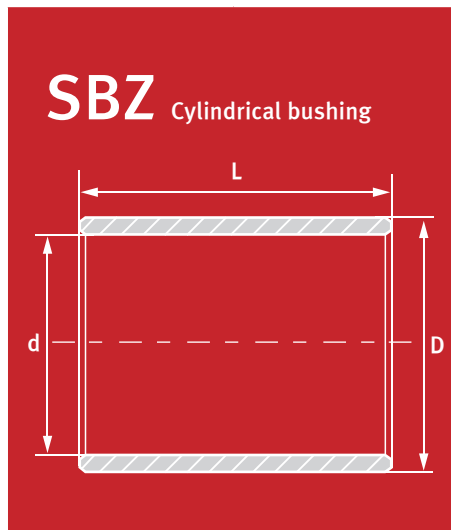

SBZ

Art. Nr.	d / D x L	Art. Nr.	d / D x L
SBZ 020404	2/4x4	SBZ 060814	6/8x14
SBZ 020406	2/4x6	SBZ 060815	6/8x15
SBZ 020502	2/5x2	SBZ 060904	6/9x4
SBZ 020503	2/5x3	SBZ 060906	6/9x6
SBZ 020505	2/5x5	SBZ 060910	6/9x10
SBZ 02,50602	2,5/6x2	SBZ 060912	6/9x12
SBZ 02,50603	2,5/6x3	SBZ 060916	6/9x16
SBZ 030603	3/6x3	SBZ 061004	6/10x4
SBZ 030604	3/6x4	SBZ 061005	6/10x5
SBZ 030605	3/6x5	SBZ 061006	6/10x6
SBZ 030606	3/6x6	SBZ 061010	6/10x10
SBZ 030610	3/6x10	SBZ 061012	6/10x12
SBZ 040605	4/6x5	SBZ 061015	6/10x15
SBZ 040608	4/6x8	SBZ 061016	6/10x16
SBZ 040610	4/6x10	SBZ 061205	6/12x5
SBZ 040704	4/7x4	SBZ 061206	6/12x6
SBZ 040706	4/7x6	SBZ 061208	6/12x8
SBZ 040708	4/7x8	SBZ 061210	6/12x10
SBZ 040710	4/7x12	SBZ 061212	6/12x12
SBZ 040804	4/8x4	SBZ 061215	6/12x15
SBZ 040805	4/8x5	SBZ 061216	6/12x16
SBZ 040806	4/8x6	SBZ 061412	6/14x12
SBZ 040808	4/8x8	SBZ 071005	7/10x5
SBZ 040810	4/8x10	SBZ 071008	7/10x8
SBZ 040812	4/8x12	SBZ 071010	7/10x10
SBZ 041008	4/10x8	SBZ 081006	8/10x6
SBZ 050805	5/8x5	SBZ 081010	8/10x10
SBZ 050806	5/8x6	SBZ 081012	8/10x12
SBZ 050808	5/8x8	SBZ 081015	8/10x15
SBZ 050809	5/8x9	SBZ 081108	8/11x8
SBZ 050810	5/8x10	SBZ 081112	8/11x12
SBZ 050812	5/8x12	SBZ 081116	8/11x16
SBZ 050815	5/8x15	SBZ 081120	8/11x20
SBZ 050816	5/8x16	SBZ 081206	8/12x6
SBZ 050904	5/9x4	SBZ 081208	8/12x8
SBZ 050905	5/9x5	SBZ 081210	8/12x10
SBZ 050908	5/9x8	SBZ 081212	8/12x12
SBZ 050910	5/9x10	SBZ 081215	8/12x15
SBZ 050912	5/9x12	SBZ 081216	8/12x16
SBZ 051005	5/10x5	SBZ 081220	8/12x20
SBZ 051006	5/10x6	SBZ 081408	8/14x8
SBZ 051008	5/10x8	SBZ 081410	8/14x10
SBZ 051010	5/10x10	SBZ 081412	8/14x12
SBZ 051012	5/10x12	SBZ 081415	8/14x15
SBZ 051015	5/10x15	SBZ 081416	8/14x16
SBZ 060810	6/8x10	SBZ 081420	8/14x20
SBZ 060812	6/8x12	SBZ 081816	8/18x16
		SBZ 091206	9/12x6
		SBZ 091210	9/12x10
		SBZ 091214	9/12x14
		SBZ 091215	9/12x15
		SBZ 091410	9/12x15
		SBZ 091412	9/14x12
		SBZ 091415	9/14x15
		SBZ 091420	9/14x20
		SBZ 101208	10/12x8
		SBZ 101310	10/13x10
		SBZ 101312	10/13x12
		SBZ 101315	10/13x15
		SBZ 101316	10/13x16
		SBZ 101320	10/13x20
		SBZ 101325	10/13x25
		SBZ 101408	10/14x8
		SBZ 101410	10/14x10
		SBZ 101413	10/14x13
		SBZ 101415	10/14x15
		SBZ 101416	10/14x16
		SBZ 101420	10/14x20
		SBZ 101425	10/14x25
		SBZ 101510	10/15x10
		SBZ 101512	10/15x12
		SBZ 101515	10/15x15
		SBZ 101516	10/15x16
		SBZ 101520	10/15x20
		SBZ 101525	10/15x25
		SBZ 101608	10/16x8
		SBZ 101610	10/16x10
		SBZ 101612	10/16x12
		SBZ 101615	10/16x15
		SBZ 101616	10/16x16
		SBZ 101620	10/16x20
		SBZ 101625	10/16x25
		SBZ 101810	10/18x10
		SBZ 101815	10/18x15
		SBZ 101820	10/18x20
		SBZ 101825	10/18x25
		SBZ 102025	10/20x25
		SBZ 102220	10/22x20
		SBZ 121410	12/14x10
		SBZ 121412	12/14x12
		SBZ 121415	12/14x15
		SBZ 121420	12/14x20
		SBZ 121510	12/15x10
		SBZ 121512	12/15x12
		SBZ 121515	12/15x15
		SBZ 121516	12/15x16
		SBZ 121520	12/15x20
		SBZ 121525	12/15x25
		SBZ 121608	12/16x8
		SBZ 121610	12/16x10
		SBZ 121612	12/16x12
		SBZ 121615	12/16x15
		SBZ 121616	12/16x16
		SBZ 121620	12/16x20
		SBZ 121625	12/16x25
		SBZ 121712	12/17x12
		SBZ 121715	12/17x15
		SBZ 121716	12/17x16
		SBZ 121720	12/17x20
		SBZ 121725	12/17x25
		SBZ 121808	12/18x8
		SBZ 121810	12/18x10
		SBZ 121812	12/18x12
		SBZ 121815	12/18x15
		SBZ 121816	12/18x16
		SBZ 121820	12/18x20
		SBZ 121825	12/18x25
		SBZ 121830	12/18x30
		SBZ 122012	12/20x12
		SBZ 122015	12/20x15
		SBZ 122020	12/20x20
		SBZ 122025	12/20x25
		SBZ 122030	12/20x30
		SBZ 131510	13/15x10
		SBZ 131511	13/15x11
		SBZ 132015	13/20x15
		SBZ 141810	14/18x10
		SBZ 141814	14/18x14
		SBZ 141815	14/18x15
		SBZ 141818	14/18x18
		SBZ 141820	14/18x20
		SBZ 141822	14/18x22
		SBZ 141825	14/18x25
		SBZ 141828	14/18x28