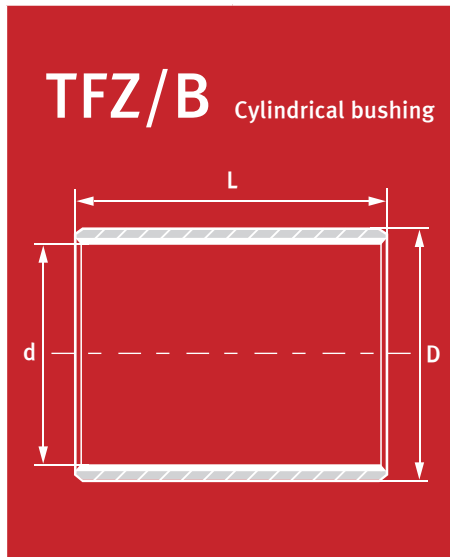

TFZ/B

Art. Nr.	d / D x L	Art. Nr.	d / D x L
TFZ/B 0303	3/4,5x3	TFZ/B 1214	12/14x14
TFZ/B 0304	3/4,5x4	TFZ/B 1215	12/14x15
TFZ/B 0305	3/4,5x5	TFZ/B 1216	12/14x16
TFZ/B 0404	4/5,5x4	TFZ/B 1220	12/14x20
TFZ/B 0405	4/5,5x5	TFZ/B 1225	12/14x25
TFZ/B 0406	4/5,5x6	TFZ/B 1308	13/15x8
TFZ/B 0505	5/7x5	TFZ/B 1309	13/15x9
TFZ/B 0506	5/7x6	TFZ/B 1310	13/15x10
TFZ/B 0507	5/7x7	TFZ/B 1312	13/15x12
TFZ/B 0510	5/7x10	TFZ/B 1315	13/15x15
TFZ/B 0604	6/8x4	TFZ/B 1410	14/16x10
TFZ/B 0605	6/8x5	TFZ/B 1412	14/16x12
TFZ/B 0606	6/8x6	TFZ/B 1415	14/16x15
TFZ/B 0608	6/8x8	TFZ/B 1420	14/16x20
TFZ/B 0610	6/8x10	TFZ/B 1422	14/16x22
TFZ/B 0705	7/9x5	TFZ/B 1425	14/16x25
TFZ/B 0706	7/9x6	TFZ/B 1508	15/17x8
TFZ/B 0708	7/9x8	TFZ/B 1510	15/17x10
TFZ/B 0710	7/9x10	TFZ/B 1512	15/17x12
TFZ/B 0715	7/9x15	TFZ/B 1515	15/17x15
TFZ/B 0805	8/10x5	TFZ/B 1518	15/17x18
TFZ/B 0806	8/10x6	TFZ/B 1520	15/17x20
TFZ/B 0808	8/10x8	TFZ/B 1525	15/17x25
TFZ/B 0810	8/10x10	TFZ/B 1608	16/18x8
TFZ/B 0812	8/10x12	TFZ/B 1610	16/18x10
TFZ/B 0815	8/10x15	TFZ/B 1612	16/18x12
TFZ/B 0820	8/10x20	TFZ/B 1615	16/18x15
TFZ/B 0908	9/11x8	TFZ/B 1618	16/18x18
TFZ/B 0909	9/11x9	TFZ/B 1620	16/18x20
TFZ/B 0910	9/11x10	TFZ/B 1625	16/18x25
TFZ/B 1005	10/12x5	TFZ/B 1708	17/19x8
TFZ/B 1006	10/12x6	TFZ/B 1710	17/19x10
TFZ/B 1008	10/12x8	TFZ/B 1712	17/19x12
TFZ/B 1009	10/12x9	TFZ/B 1715	17/19x15
TFZ/B 1010	10/12x10	TFZ/B 1718	17/19x18
TFZ/B 1012	10/12x12	TFZ/B 1720	17/19x20
TFZ/B 1015	10/12x15	TFZ/B 1725	17/19x25
TFZ/B 1020	10/12x20	TFZ/B 1808	18/20x8
TFZ/B 1108	11/13x8	TFZ/B 1810	18/20x10
TFZ/B 1109	11/13x9	TFZ/B 1812	18/20x12
TFZ/B 1110	11/13x10	TFZ/B 1815	18/20x15
TFZ/B 1112	11/13x12	TFZ/B 1820	18/20x20
TFZ/B 1206	12/14x6	TFZ/B 1825	18/20x25
TFZ/B 1208	12/14x8	TFZ/B 1830	18/20x30
TFZ/B 1210	12/14x10	TFZ/B 2010a	20/22x10
TFZ/B 1212	12/14x12	TFZ/B 2012a	20/22x12
		TFZ/B 2015a	20/22x15
		TFZ/B 2020a	20/22x20
		TFZ/B 2025a	20/22x25
		TFZ/B 2030a	20/22x30
		TFZ/B 2035a	20/22x35
		TFZ/B 2040a	20/22x40
		TFZ/B 2008b	20/23x8
		TFZ/B 2010b	20/23x10
		TFZ/B 2012b	20/23x12
		TFZ/B 2015b	20/23x15
		TFZ/B 2020b	20/23x20
		TFZ/B 2025b	20/23x25
		TFZ/B 2030b	20/23x30
		TFZ/B 2035b	20/23x35
		TFZ/B 2040b	20/23x40
		TFZ/B 2210	22/25x10
		TFZ/B 2212	22/25x12
		TFZ/B 2215	22/25x15
		TFZ/B 2220	22/25x20
		TFZ/B 2225	22/25x25
		TFZ/B 2230	22/25x30
		TFZ/B 2235	22/25x35
		TFZ/B 2240	22/25x40
		TFZ/B 2245	22/25x45
		TFZ/B 2250	22/25x50
		TFZ/B 2410a	24/27x10
		TFZ/B 2412a	24/27x12
		TFZ/B 2415a	24/27x15
		TFZ/B 2420a	24/27x20
		TFZ/B 2425a	24/27x25
		TFZ/B 2428a	24/27x28
		TFZ/B 2430a	24/27x30
		TFZ/B 2432a	24/27x32
		TFZ/B 2435a	24/27x35
		TFZ/B 2438a	24/27x38
		TFZ/B 2440a	24/27x40
		TFZ/B 2450a	24/27x50
		TFZ/B 2410b	24/28x10
		TFZ/B 2412b	24/28x12
		TFZ/B 2415b	24/28x15
		TFZ/B 2420b	24/28x20
		TFZ/B 2425b	24/28x25
		TFZ/B 2428b	24/28x28
		TFZ/B 2430b	24/28x30
		TFZ/B 2432b	24/28x32
		TFZ/B 2435b	24/28x35
		TFZ/B 2438b	24/28x38
		TFZ/B 2440b	24/28x40
		TFZ/B 2450b	24/28x50
		TFZ/B 2510	25/28x10
		TFZ/B 2512	25/28x12
		TFZ/B 2515	25/28x15
		TFZ/B 2520	25/28x20
		TFZ/B 2525	25/28x25
		TFZ/B 2528	25/28x28
		TFZ/B 2530	25/28x30
		TFZ/B 2532	25/28x32
		TFZ/B 2535	25/28x35
		TFZ/B 2540	25/28x40
		TFZ/B 2550	25/28x50
		TFZ/B 2560	25/28x60
		TFZ/B 2610	26/30x10
		TFZ/B 2612	26/30x12
		TFZ/B 2615	26/30x15
		TFZ/B 2620	26/30x20
		TFZ/B 2625	26/30x25
		TFZ/B 2630	26/30x30
		TFZ/B 2635	26/30x35
		TFZ/B 2640	26/30x40
		TFZ/B 2650	26/30x50
		TFZ/B 2810	28/32x10
		TFZ/B 2812	28/32x12
		TFZ/B 2815	28/32x15
		TFZ/B 2820	28/32x20
		TFZ/B 2825	28/32x25
		TFZ/B 2830	28/32x30
		TFZ/B 2832	28/32x32
		TFZ/B 2835	28/32x35
		TFZ/B 2840	28/32x40
		TFZ/B 3010	30/34x10
		TFZ/B 3012	30/34x12
		TFZ/B 3015	30/34x15
		TFZ/B 3020	30/34x20
		TFZ/B 3025	30/34x25
		TFZ/B 3028	30/34x28
		TFZ/B 3030	30/34x30
		TFZ/B 3032	30/34x32