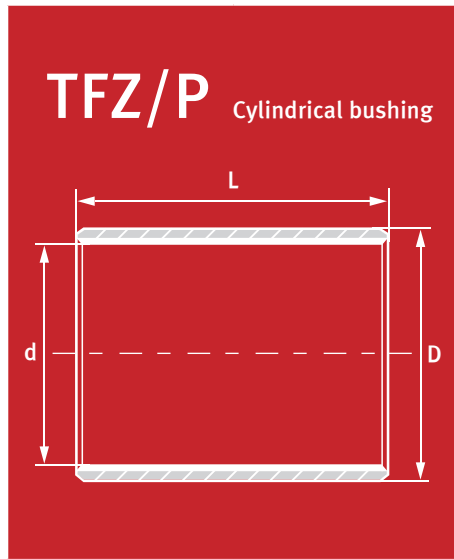

TFZ/P

Art. Nr.	d / D x L	Art. Nr.	d / D x L
TFZ/P 0303	3/4,5x3	TFZ/P 1214	12/14x14
TFZ/P 0304	3/4,5x4	TFZ/P 1215	12/14x15
TFZ/P 0305	3/4,5x5	TFZ/P 1216	12/14x16
TFZ/P 0404	4/5,5x4	TFZ/P 1220	12/14x20
TFZ/P 0405	4/5,5x5	TFZ/P 1225	12/14x25
TFZ/P 0406	4/5,5x6	TFZ/P 1308	13/15x8
TFZ/P 0505	5/7x5	TFZ/P 1309	13/15x9
TFZ/P 0506	5/7x6	TFZ/P 1310	13/15x10
TFZ/P 0507	5/7x7	TFZ/P 1312	13/15x12
TFZ/P 0510	5/7x10	TFZ/P 1315	13/15x15
TFZ/P 0604	6/8x4	TFZ/P 1410	14/16x10
TFZ/P 0605	6/8x5	TFZ/P 1412	14/16x12
TFZ/P 0606	6/8x6	TFZ/P 1415	14/16x15
TFZ/P 0608	6/8x8	TFZ/P 1420	14/16x20
TFZ/P 0610	6/8x10	TFZ/P 1422	14/16x22
TFZ/P 0705	7/9x5	TFZ/P 1425	14/16x25
TFZ/P 0706	7/9x6	TFZ/P 1508	15/17x8
TFZ/P 0708	7/9x8	TFZ/P 1510	15/17x10
TFZ/P 0710	7/9x10	TFZ/P 1512	15/17x12
TFZ/P 0715	7/9x15	TFZ/P 1515	15/17x15
TFZ/P 0805	8/10x5	TFZ/P 1518	15/17x18
TFZ/P 0806	8/10x6	TFZ/P 1520	15/17x20
TFZ/P 0808	8/10x8	TFZ/P 1525	15/17x25
TFZ/P 0810	8/10x10	TFZ/P 1608	16/18x8
TFZ/P 0812	8/10x12	TFZ/P 1610	16/18x10
TFZ/P 0815	8/10x15	TFZ/P 1612	16/18x12
TFZ/P 0820	8/10x20	TFZ/P 1615	16/18x15
TFZ/P 0908	9/11x8	TFZ/P 1618	16/18x18
TFZ/P 0909	9/11x9	TFZ/P 1620	16/18x20
TFZ/P 0910	9/11x10	TFZ/P 1625	16/18x25
TFZ/P 1005	10/12x5	TFZ/P 1708	17/19x8
TFZ/P 1006	10/12x6	TFZ/P 1710	17/19x10
TFZ/P 1008	10/12x8	TFZ/P 1712	17/19x12
TFZ/P 1009	10/12x9	TFZ/P 1715	17/19x15
TFZ/P 1010	10/12x10	TFZ/P 1718	17/19x18
TFZ/P 1012	10/12x12	TFZ/P 1720	17/19x20
TFZ/P 1015	10/12x15	TFZ/P 1725	17/19x25
TFZ/P 1020	10/12x20	TFZ/P 1808	18/20x8
TFZ/P 1108	11/13x8	TFZ/P 1810	18/20x10
TFZ/P 1109	11/13x9	TFZ/P 1812	18/20x12
TFZ/P 1110	11/13x10	TFZ/P 1815	18/20x15
TFZ/P 1112	11/13x12	TFZ/P 1820	18/20x20
TFZ/P 1206	12/14x6	TFZ/P 1825	18/20x25
TFZ/P 1208	12/14x8	TFZ/P 1830	18/20x30
TFZ/P 1210	12/14x10	TFZ/P 2010a	20/22x10
TFZ/P 1212	12/14x12	TFZ/P 2012a	20/22x12
		TFZ/P 2015a	20/22x15
		TFZ/P 2020a	20/22x20
		TFZ/P 2025a	20/22x25
		TFZ/P 2030a	20/22x30
		TFZ/P 2035a	20/22x35
		TFZ/P 2040a	20/22x40
		TFZ/P 2008b	20/23x8
		TFZ/P 2010b	20/23x10
		TFZ/P 2012b	20/23x12
		TFZ/P 2015b	20/23x15
		TFZ/P 2020b	20/23x20
		TFZ/P 2025b	20/23x25
		TFZ/P 2030b	20/23x30
		TFZ/P 2035b	20/23x35
		TFZ/P 2040b	20/23x40
		TFZ/P 2210	22/25x10
		TFZ/P 2212	22/25x12
		TFZ/P 2215	22/25x15
		TFZ/P 2220	22/25x20
		TFZ/P 2225	22/25x25
		TFZ/P 2230	22/25x30
		TFZ/P 2235	22/25x35
		TFZ/P 2238	22/25x38
		TFZ/P 2240	22/25x40
		TFZ/P 2245	22/25x45
		TFZ/P 2250	22/25x50
		TFZ/P 2410a	24/27x10
		TFZ/P 2412a	24/27x12
		TFZ/P 2415a	24/27x15
		TFZ/P 2420a	24/27x20
		TFZ/P 2425a	24/27x25
		TFZ/P 2428a	24/27x28
		TFZ/P 2430a	24/27x30
		TFZ/P 2432a	24/27x32
		TFZ/P 2435a	24/27x35
		TFZ/P 2438a	24/27x38
		TFZ/P 2440a	24/27x40
		TFZ/P 2450a	24/27x50
		TFZ/P 2410b	24/28x10
		TFZ/P 2412b	24/28x12
		TFZ/P 2415b	24/28x15
		TFZ/P 2420b	24/28x20
		TFZ/P 2425b	24/28x25
		TFZ/P 2428b	24/28x28
		TFZ/P 2430b	24/28x30
		TFZ/P 2432b	24/28x32
		TFZ/P 2435b	24/28x35
		TFZ/P 2438b	24/28x38
		TFZ/P 2440b	24/28x40
		TFZ/P 2450b	24/28x50
		TFZ/P 2510	25/28x10
		TFZ/P 2512	25/28x12
		TFZ/P 2515	25/28x15
		TFZ/P 2520	25/28x20
		TFZ/P 2525	25/28x25
		TFZ/P 2528	25/28x28
		TFZ/P 2530	25/28x30
		TFZ/P 2532	25/28x32
		TFZ/P 2535	25/28x35
		TFZ/P 2540	25/28x40
		TFZ/P 2550	25/28x50
		TFZ/P 2560	25/28x60
		TFZ/P 2610	26/30x10
		TFZ/P 2612	26/30x12
		TFZ/P 2615	26/30x15
		TFZ/P 2620	26/30x20
		TFZ/P 2625	26/30x25
		TFZ/P 2630	26/30x30
		TFZ/P 2635	26/30x35
		TFZ/P 2640	26/30x40
		TFZ/P 2650	26/30x50
		TFZ/P 2810	28/32x10
		TFZ/P 2812	28/32x12
		TFZ/P 2815	28/32x15
		TFZ/P 2820	28/32x20
		TFZ/P 2825	28/32x25
		TFZ/P 2830	28/32x30
		TFZ/P 2832	28/32x32
		TFZ/P 2835	28/32x35
		TFZ/P 2840	28/32x40
		TFZ/P 3010	30/34x10
		TFZ/P 3012	30/34x12
		TFZ/P 3015	30/34x15
		TFZ/P 3020	30/34x20
		TFZ/P 3025	30/34x25
		TFZ/P 3028	30/34x28
		TFZ/P 3030	30/34x30
		TFZ/P 3032	30/34x32